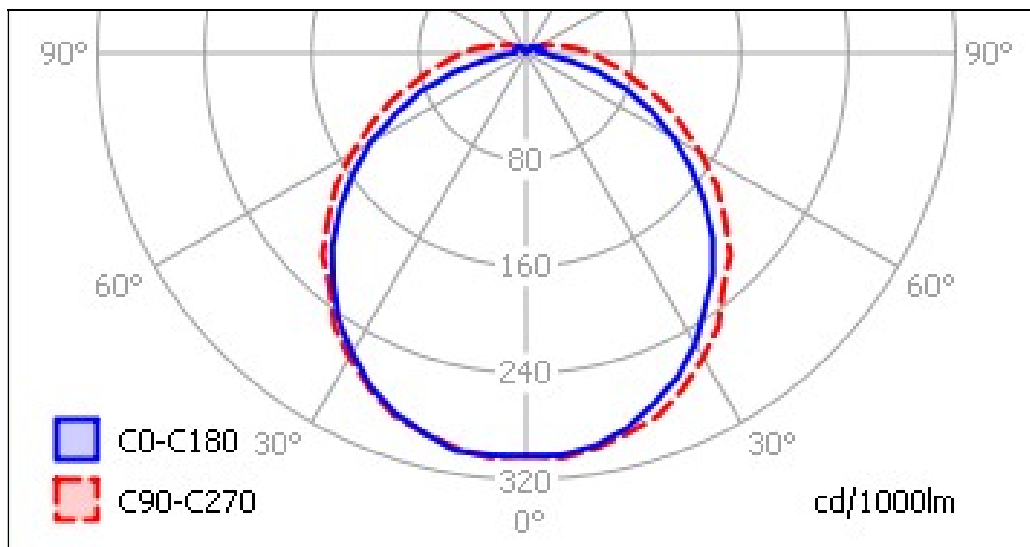

Photometric distribution: