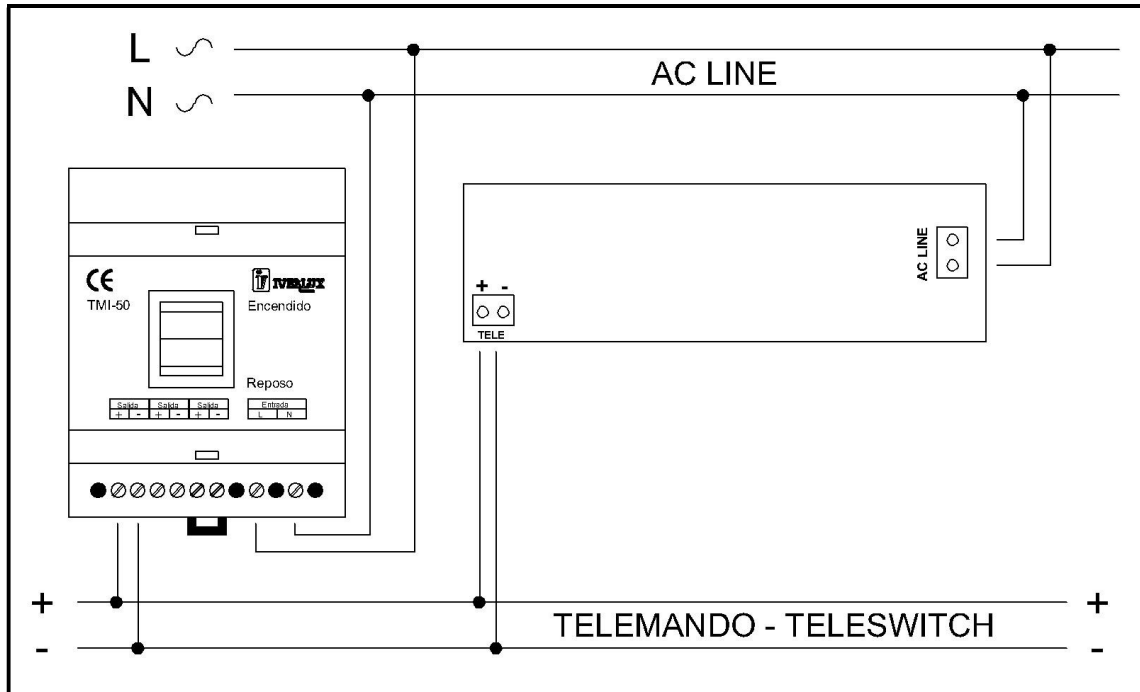

**Alumbrado de Emergencia**  
**Emergency Lighting**

**Dimensions:**

**Photometric distribution:**

**Alumbrado de Emergencia**  
**Emergency Lighting**

**Wiring diagram:**

**Accessories:**

REF. AB000000

Caja de empotrar en pared  
 Flush mounting box

REF. AC100000

Marco para empotrar en falso techo  
 Double ceiling mounting frame