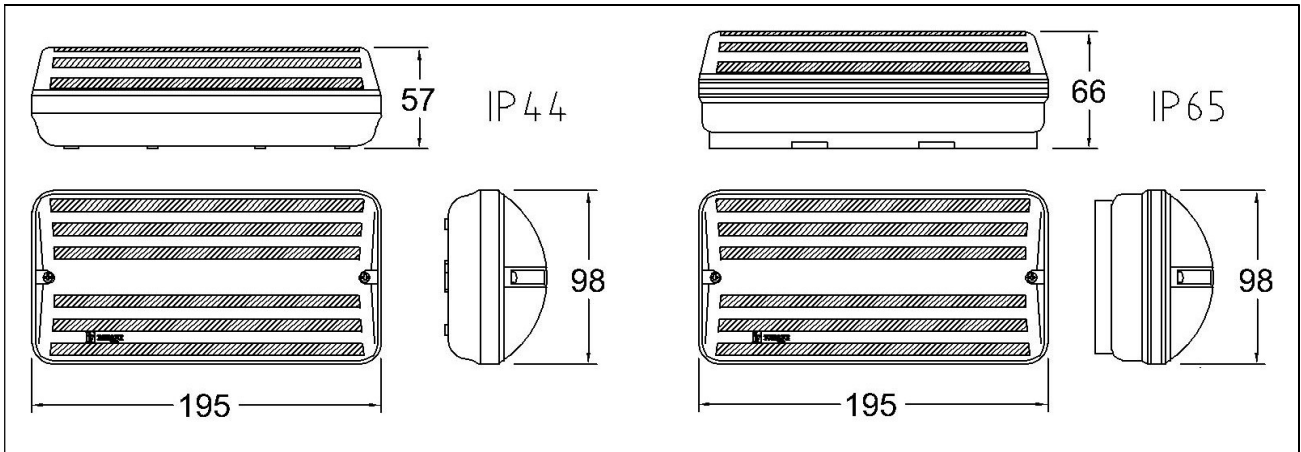

Alumbrado de Emergencia
Emergency Lighting

Dimensions: