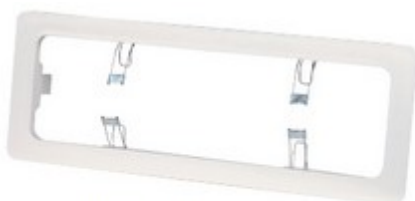

**Dimensions:**

**Photometric distribution:**

**Alumbrado de Emergencia**  
**Emergency Lighting**

**Wiring diagram:**

**Accessories:**

REF. AA100000

Marco para empotrar en falso techo  
 Double ceiling mounting frame

REF. AA200000

Reja de protección antivandálica  
 Anti-vandalism protection grid

Adhesive pictograms:

Signal flags:

RAS00001

RAS00002

RAS00004

318 X 160