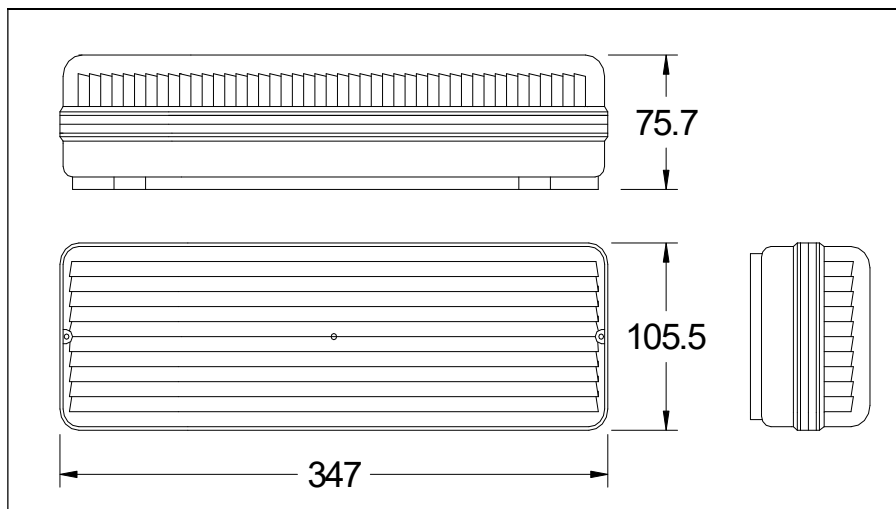

**Alumbrado de Emergencia
Emergency Lighting**

NAME	REFERENCE	LUMINOUS FLUX	AUTONOMY (hours)	IP	IK	MAINS POWER	WEIGHT
ALPHA 150L3 LED	A1500030L	160Lm	3	44	07	1,4W	776g.
ALPHA 150LP3 LED	A1500032L	160Lm	3	65	08	1,4W	783g.
ALPHA 200L3 LED	A2000030L	200Lm	3	44	07	1,4W	798g.
ALPHA 200LP3 LED	A2000032L	200Lm	3	65	08	1,4W	805g.
ALPHA 300L3 LED	A3000030L	340Lm	3	44	07	2,2W	916g.
ALPHA 300LP3 LED	A3000032L	340Lm	3	65	08	2,2W	923g.
ALPHA 400L3 LED	A4000030L	370Lm	3	44	07	2,2W	966g.
ALPHA 400LP3 LED	A4000032L	370Lm	3	65	08	2,2W	973g.

Dimensions: