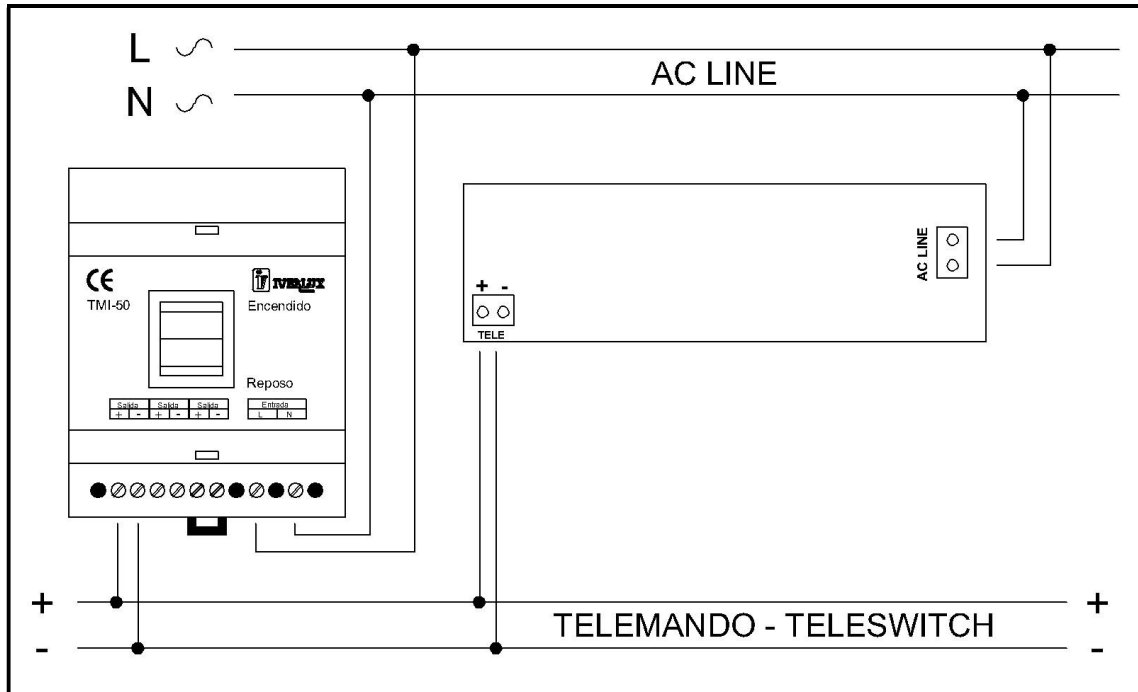

**Dimensions:**

**Photometric distribution:**

**Alumbrado de Emergencia**  
**Emergency Lighting**

**Wiring diagram:**

**Accessories:**

REF. AA100000

Marco para empotrar en falso techo  
 Double ceiling mounting frame