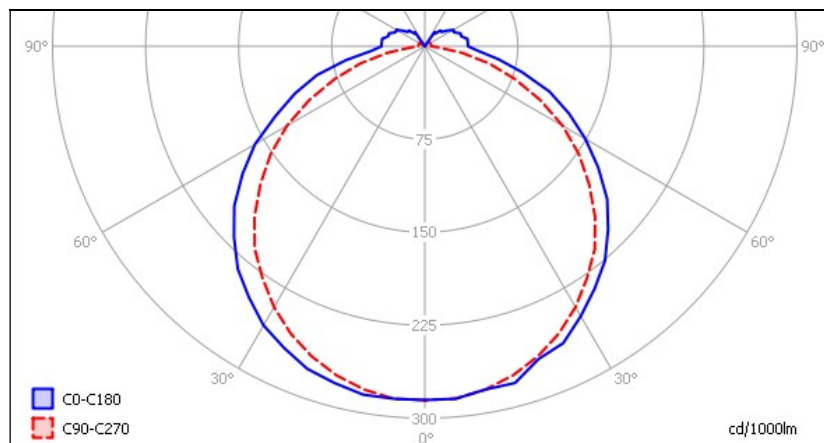

Photometric distribution: